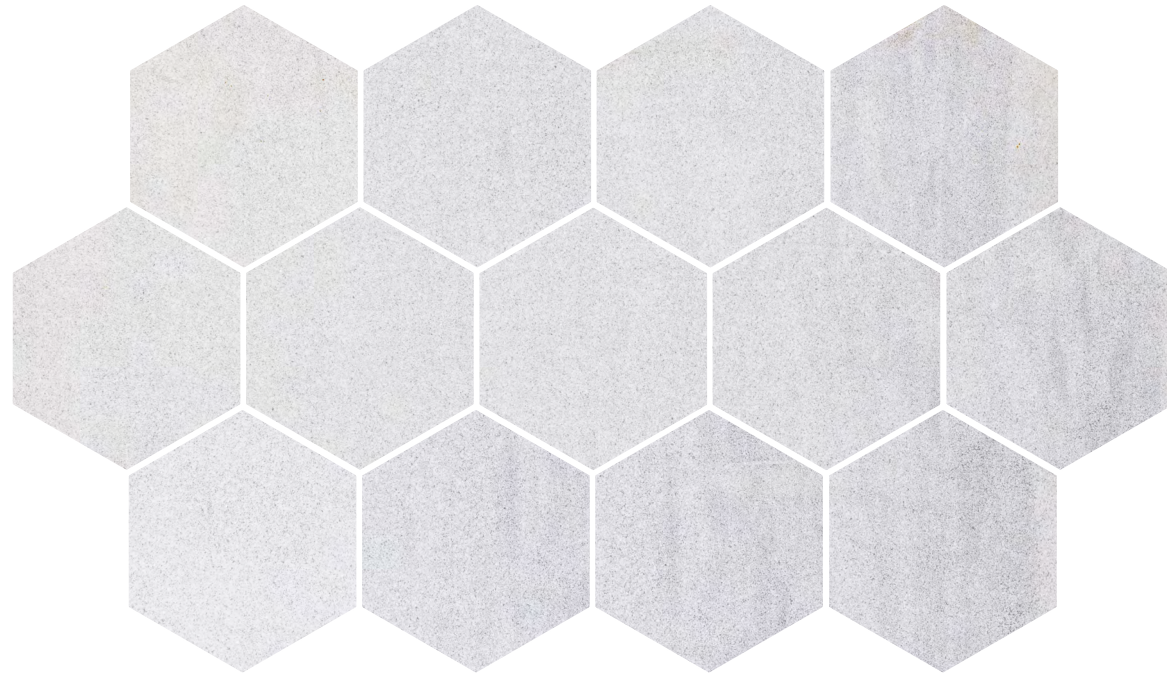

Ibiza White