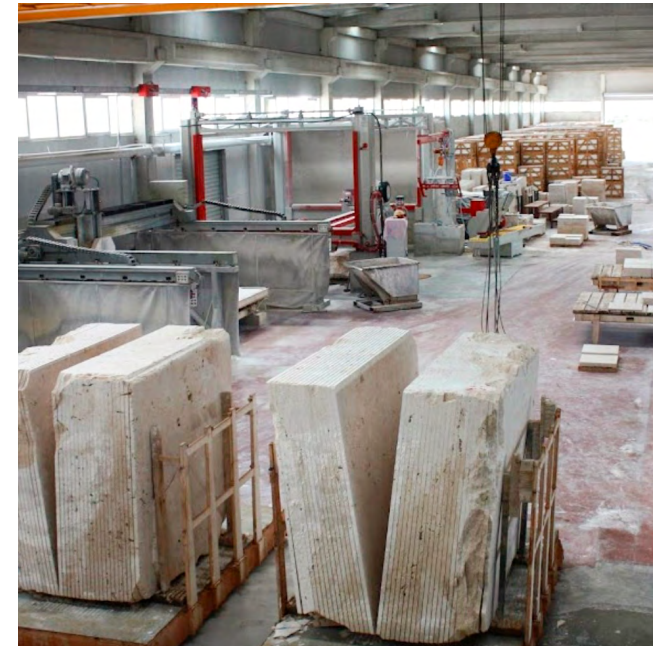

Ibiza White

Types Of Production

	Residential	Commercial
Floors	+	+
Walls	+	+
Shower Floors	+	+
Shower Walls	+	+
Countertops	+	+
Backsplash	+	+
Pools	+	+
Steps & Risers	+	+
Interiors	+	+
Exteriors	+	+
Fireplaces	+	+

Hexagon

30,5x30,5 HEXAGON TILES

Ibiza White Tiles
Surface / Thickness
Sandblasted / 1.0

Factory